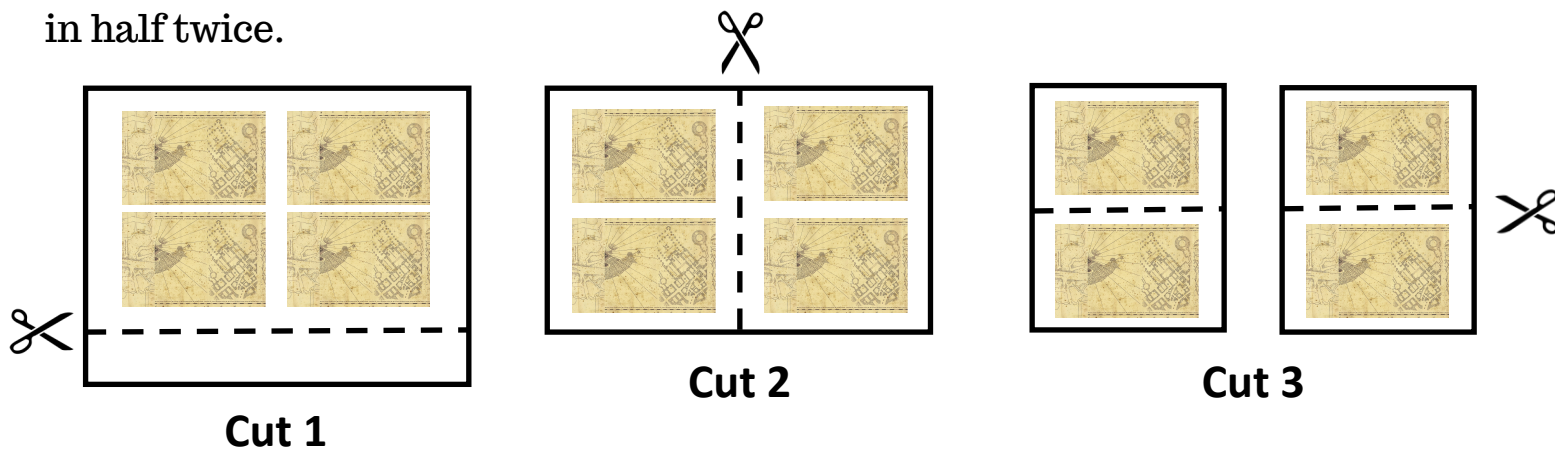

Notes:

Print these value cards double-sided on white 8.5" x 11" card stock.

The value cards should be 5.5" x 3.5" after they are cut out.

You can just cut 1 ½ inches off of the side with white space, and then cut the remaining card stock in half twice.

An ornate gold border with intricate scrollwork and floral patterns in each corner, framing the text.

FORGERY

An ornate gold border with intricate scrollwork and floral patterns in each corner, framing the text.