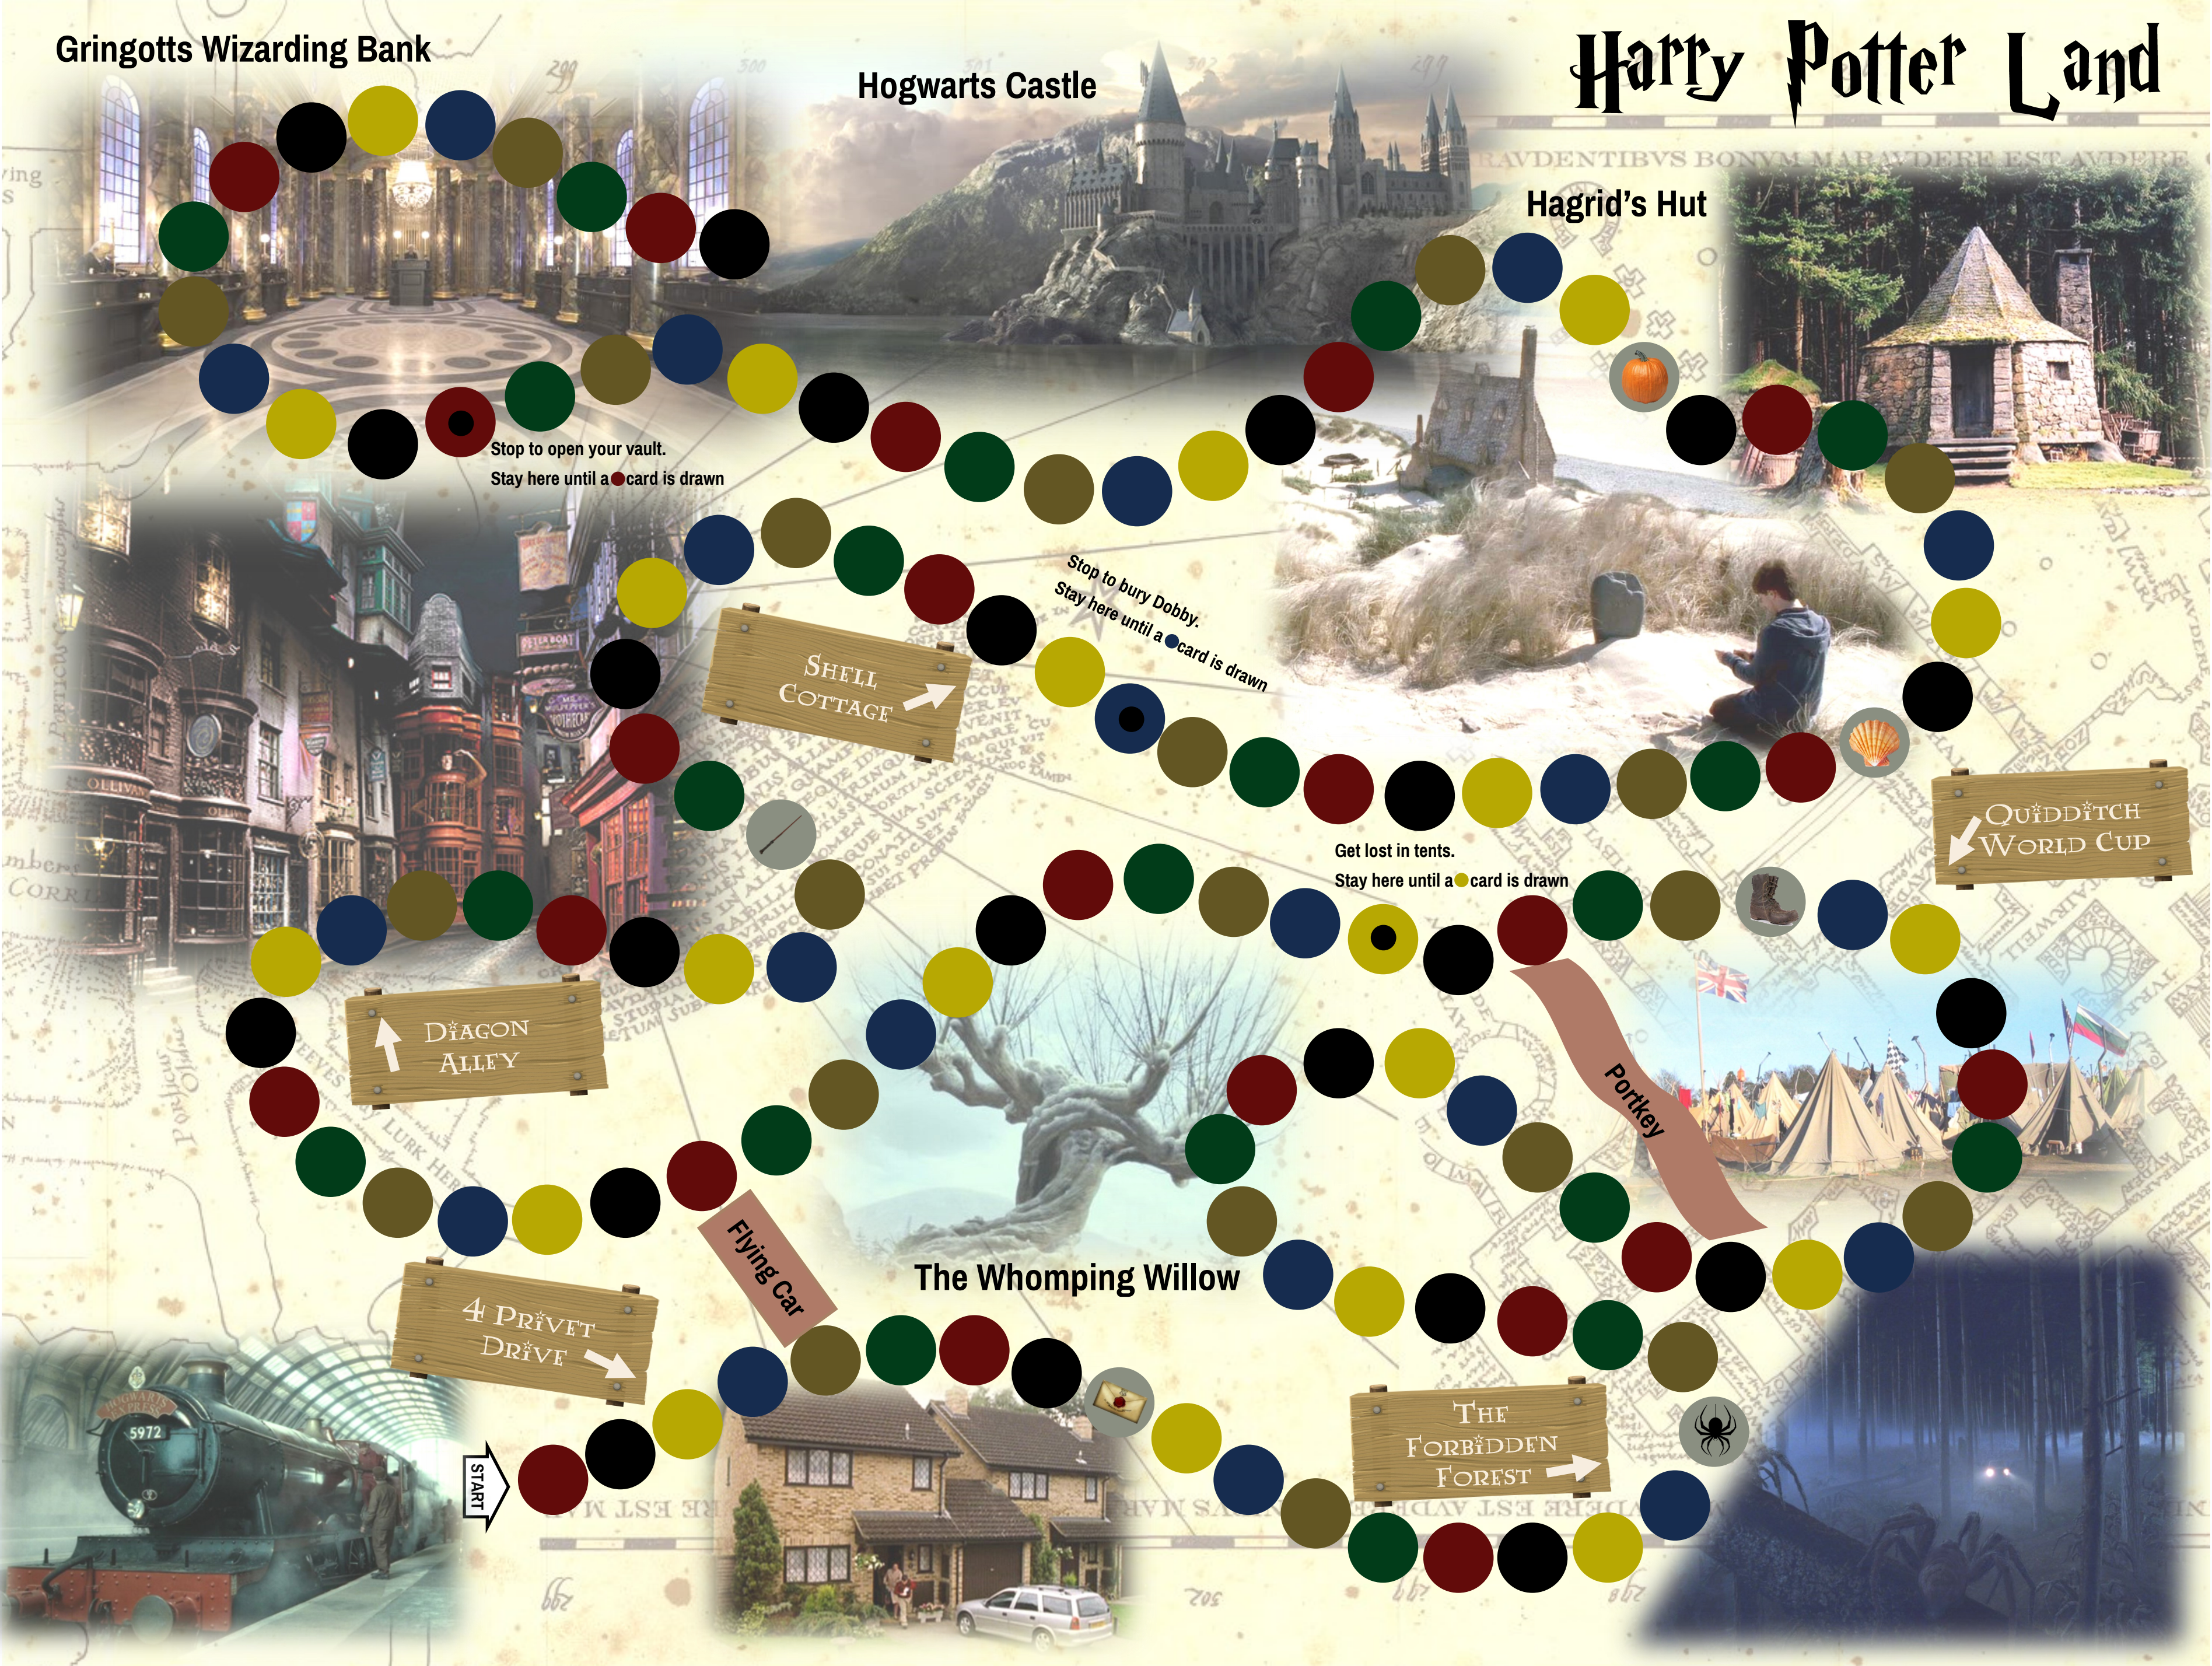

Notes:

This game board is 19 $\frac{3}{4}$ inches by 14 $\frac{7}{8}$ inches.

It can be printed in pieces if needed.

It is best printed on thick poster paper for more durability.

Gringotts Wizarding Bank

Hogwarts Castle

Harry Potter Land

Hagrid's Hut

The Whomping Willow

Stop to open your vault.
Stay here until a red card is drawn

Stop to bury Dobby.
Stay here until a blue card is drawn

Get lost in tents.
Stay here until a yellow card is drawn

SHELL COTTAGE

DIAGON ALLEY

Flying Car

4 PRIVET DRIVE

THE FORBIDDEN FOREST

QUIDDITCH WORLD CUP

Portkey

START